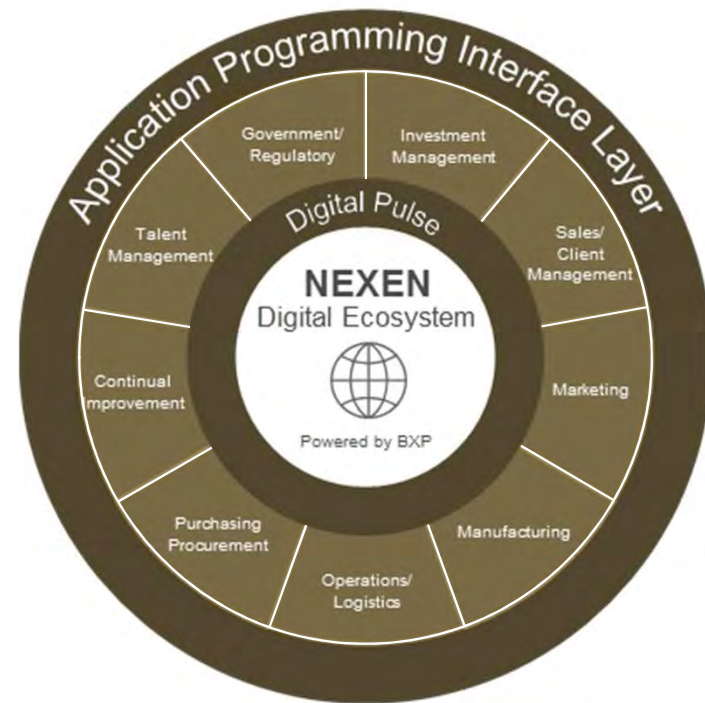

# Global Drivers of Change for Financial Institutions

# BNY Mellon Competitive Advantage

THE POWER OF  
BNY MELLON

EXPERTISE

SCALE

CLIENT  
EXPERIENCE

TRUST

Invested in delivering an enhanced client experience

- Strategic platform investments driving:
  - Extended variable cost solutions across entire investment lifecycle for BNY Mellon and clients
  - Accelerated profitable revenue growth from efficiency and delivery of value-added solutions
- NEXEN<sup>SM</sup> digital ecosystem to deliver all BNY Mellon solutions

## Aligning Business and Technology Strategy to Deliver for Clients